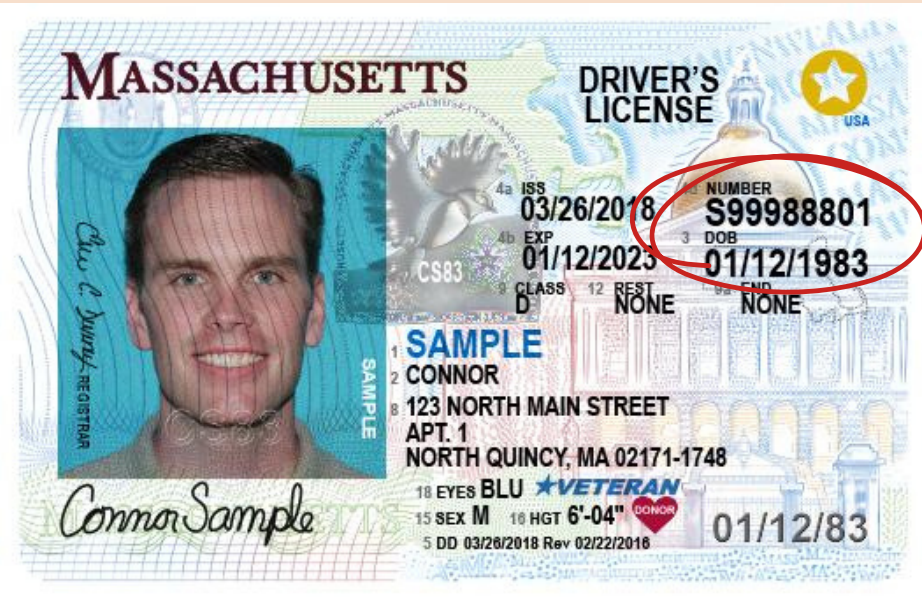

Blvd. Turners Falls, MA 01376

- Enter permit/license #
- Issue date
- SMS #

This SMS # will receive all reminders for lessons

The permit # will begin with: SA
The license # will begin with: S

Do you have a balance?